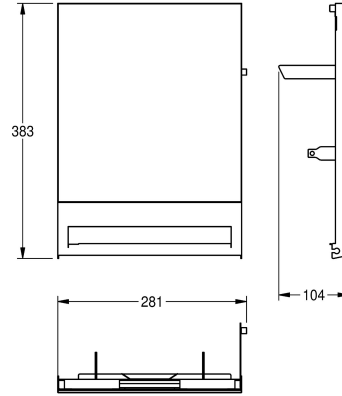

KWC EXOS.

Front with white safety glass panel

Modell-Linie: EXOS | ZEXOS637W

Accessories | Complementary parts accessories

KWC-No.

2030022952

Front with InoxPlus surface refinement

2030022953

Front with black safety glass panel

2030025239

Front with white safety glass panel

Stainless steel front with white safety glass panel, suitable for EXOS637 paper towel dispenser, includes mounting materials.