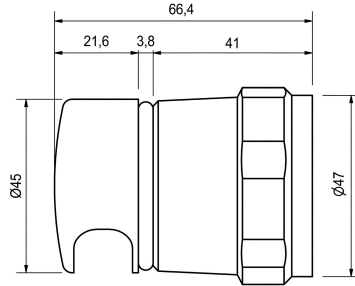

## KWC

Spreader round for CMPX502N

Modell-Linie: CAMPUS | ECMPX0071

Spare parts | Spare parts urinals / WC

### KWC-No.

**2030027183**

Squat Pan Spreader complete - Brass Nickel Plated Button Spreader, 2 x O-Rings And  $\varnothing 40$  mm DN Back Nut Connector.

### Technical Data

overall height

47 mm

overall width

66.4 mm

quantity

1

quantity uom