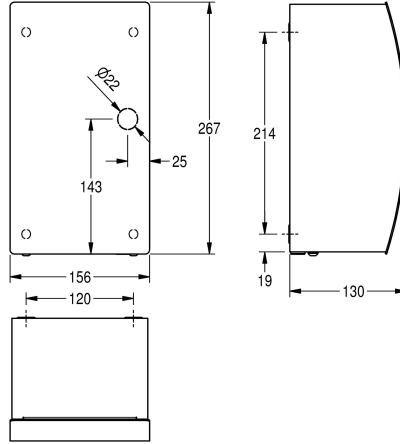

KWC STRATOS Electronic hand dryer

Modell-Linie: STRATOS | STRX220
Hand and hair dryers | Hand dryers

KWC-No.

2030027296

Dimensions 156 x 267 x 130 mm (W x H x D)

Touch free electronic warm air hand dryer for wall mounting, stainless steel, surface satin finished, front with InoxPlus surface refinement for the reduction of finger marks and better cleaning characteristics (easy to clean), material thickness 1.5mm, curved front cover, infra-red sensor activity for non-touch operation, adjustable warm air temperature, sensor range adjustable from 10 to 25 cm, automatic power shut-off after 60 seconds, adjustable air velocity allows to shorten the drying time considerably, cable and plug not included.

Operating voltage 220-240V AC, 50-60 Hz
Total power 800-1000 W
Heater 500 W
Motor 500 W
Air volume 80 m³/h
Air velocity 95 - 115 m/s

Dimensions 156 x 267 x 130 mm (W x H x D)

Technical Data

air velocity
blower output
input supply voltage Hz
input supply voltage V
input supply voltage V max
input supply voltage V min
heating power
material
material code
material thickness
motor power
overall depth
overall height
overall width
protective system IP
sound level
surface finish
surface treatment
total power
type of fixing
type of mounting
type of operation

adjustable
80 Cubic Meter/Hour
50 Hertz (1/second)
220 Volt
240 Volt
220 Volt
500 Watt
stainless steel
1.4301 Chrome Nickel steel V2A
1.5 mm
500 Watt
130 mm
267 mm
156 mm
IPX1
76.2 Decibels (A Weighting)
satin finished
InoxPlus (anti fingerprint)
1,000 Watt
screw
wall mounting
sensor operation