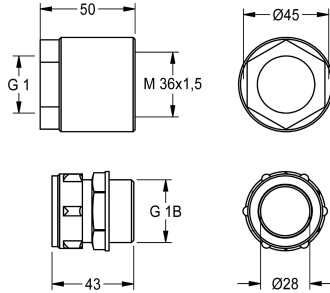

KWC CAMPUS

Connection set, squat toilet

Modell-Linie: **CAMPUS | ZCMPX0007**

WCs and urinals | Complementary parts urinals / WC

KWC-No.

2030027502

Connection set for squat toilet, consisting of screw-in connector and adapter, diameter 28 mm, for flush valves

Connection kit for squat pan, consisting of male connector and adapter, diameter 28mm, for flush valve.

Technical Data

quantity
quantity uom

1
piece