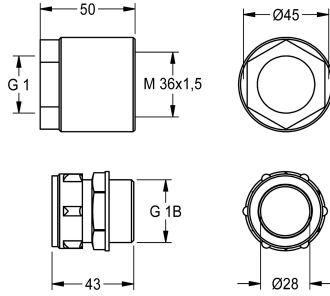

## KWC CAMPUS

Connection set, squat toilet

Modell-Linie: **CAMPUS | ZCMPX0007**

WC och urinoarer | Kompletterande delar Urinoarer and WC

### KWC-No.

**2030027502**

Connection set for squat toilet, consisting of screw-in connector and adapter, diameter 28 mm, for flush valves

Connection kit for squat pan, consisting of male connector and adapter, diameter 28mm, for flush valve.

### Technical Data

Fyllnads kvantitet

1

Kvantitet oundärlig

Bitar