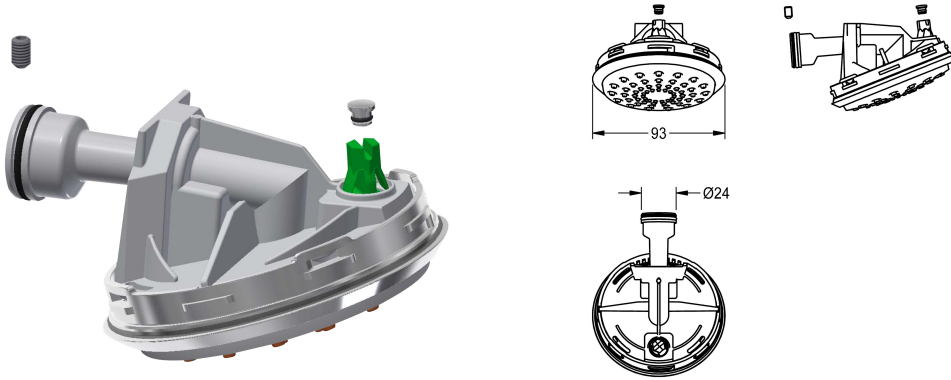

## KWC Shower unit

Modell-Linie: AQUAJET-COMFORT | ESHAC0001  
Spare parts | Spare parts showers

### KWC-No.

**2030027579**

Shower unit, for shower head AQUAJET-Comfort with infinitely angle-adjustable plastic jet face.