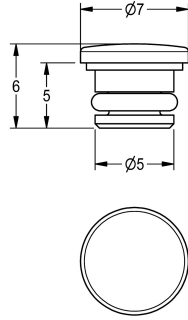

## KWC

Modell-Linie: AQUAJET-COMFORT | ESHAC0002

Spare parts | Spare parts showers

**KWC-No.**

**2030027581**

Plug, packing unit 10 pieces

**Technical Data**

quantity	10
quantity uom	pieces
tailor made	no