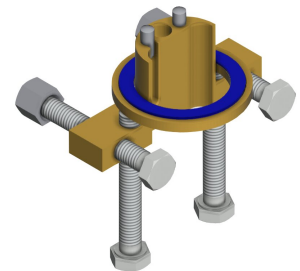

no

KWC F5E

Electronic pillar tap with battery operation

Modell-Linie: F5E | F5EV1001

Taps | Electronic taps

Spout	fixed
spout projection	125 mm
surface finish fitting	chromed
surface treatment fitting	polished
temperature limit	no
thermal disinfection	no
with transformer/power supply	no
type of batteries	CR-P2 Lithium battery 6V
type of mounting	tap hole
type of operation	sensor operation
type of sensor	opto-electronic sensor
type of tap	pillar tap
volume flow rate at 3 bar	0.08 l/s
water connection	hose (gland nut)
Accent colour	none
Basic colour	chrome-look (glossy)

Optional Accessories

Bidirectional remote control for electronic fittings F3 and F5

2030036654
ACEX9005

2-button remote control for fittings F3 and F5

2030036849
ACEX9004

Socket

2030040334
ACEX1001

Anti-twist protection for F5S