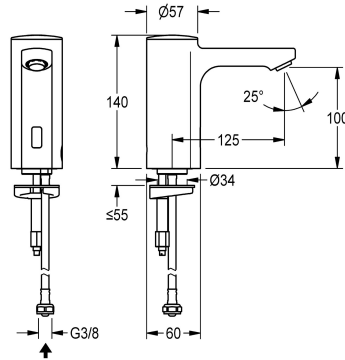

KWC F5E

Electronic pillar tap with battery operation

Modell-Linie: F5E | F5EV1001

Taps | Electronic taps

KWC-No.

2030027922

2030039435

with flow regulator 3.0 l/min

volume flow rate at 3 bar

0.08 l/s

0.05 l/s

F5E pillar tap DN 15 for sanitary facilities, opto-electronically controlled. For connection to pre-mixed hot or cold water via hose and strainer. Control electronics, solenoid valve cartridge, 6 V lithium battery (CR-P2) and sensor in all-metal housing, high-polished chromium-plated brass. Anti-theft aerator, design SLIM, with

yes

diameter nominal

DN 15

inlet size

G 3/8

Locking mechanism

Top section, non-ceramic

material fitting