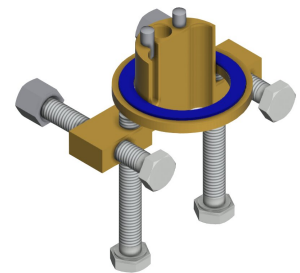

F5E pillar tap DN 15 for sanitary facilities, opto-electronically controlled. For connection to pre-mixed hot or cold water via hose and strainer. Control electronics, solenoid valve cartridge, 6 V lithium battery (CR-P2) and sensor in all-metal housing, high-polished chromium-plated brass. Anti-theft aerator, design SLIM, with

KWC F5E

Electronic pillar tap with battery operation

Modell-Linie: F5E | F5EV1001

Taps | Electronic taps

spout projection	125 mm
surface finish fitting	chromed
surface treatment fitting	polished
temperature limit	no
thermal disinfection	no
with transformer/power supply	no
type of batteries	CR-P2 Lithium battery 6V
type of mounting	tap hole
type of operation	sensor operation
type of sensor	opto-electronic sensor
type of tap	pillar tap
volume flow rate at 3 bar	0.08 l/s
water connection	hose (gland nut)
Accent colour	none
Basic colour	chrome-look (glossy)

Optional Accessories

Bidirectional remote control for electronic fittings F3 and F5

2030036654
ACEX9005

2-button remote control for fittings F3 and F5

2030036849
ACEX9004

Socket

2030040334
ACEX1001

Anti-twist protection for F5S

Electronic pillar tap with battery operation

Modell-Linie: F5E | F5EV1001

Taps | Electronic taps

Spare Parts

Solenoid valve cartridge

2030045522
ACXX9002

Mounting key

2030041329
ACXX1003