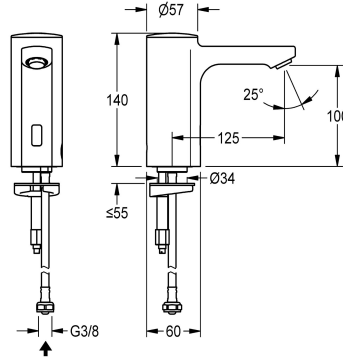

KWC F5E

Electronic pillar tap with battery operation

Modell-Linie: F5E | F5EV1001

Taps | Electronic taps

KWC-No.

2030027922

volume flow rate at 3 bar

0.08 l/s

F5E pillar tap DN 15 for sanitary facilities, opto-electronically controlled. For connection to pre-mixed hot or cold water via hose and strainer. Control electronics, solenoid valve cartridge, 6 V lithium battery (CR-P2) and sensor in all-metal housing, high-polished chromium-plated brass. Anti-theft aerator, design SLIM, with

Technical Data

with backflow preventer	no
calculation flow rate cold wat	0.1 l/s
compatible A3000 open	no
default automatic hygiene flus	24h after the last activity
depressurised	no
with filter	yes
functional principle	electronic self-closing
hygiene flushing	yes
diameter nominal	DN 15
inlet size	G 3/8
Locking mechanism	Top section, non-ceramic
material fitting	brass
minimum flow pressure	1 bar
type of mixing	no
number of batteries	1
Parameterization	remote control
Pop-up waste set	no
power supply connection	Battery 6 V
power consumption	1.5 Voltampere
Type of power supply	Battery
protective system IP	IP59K
with rosettes/cover plate	no
protective shutdown	yes
sound insulation	no
Spout	fixed

KWC F5E

Electronic pillar tap with battery operation

Modell-Linie: F5E | F5EV1001

Taps | Electronic taps

spout projection	125 mm
surface finish fitting	chromed
surface treatment fitting	polished
temperature limit	no
thermal disinfection	no
with transformer/power supply	no
type of batteries	CR-P2 Lithium battery 6V
type of mounting	tap hole
type of operation	sensor operation
type of sensor	opto-electronic sensor
type of tap	pillar tap
volume flow rate at 3 bar	0.08 l/s
water connection	hose (gland nut)
Accent colour	none
Basic colour	chrome-look (glossy)