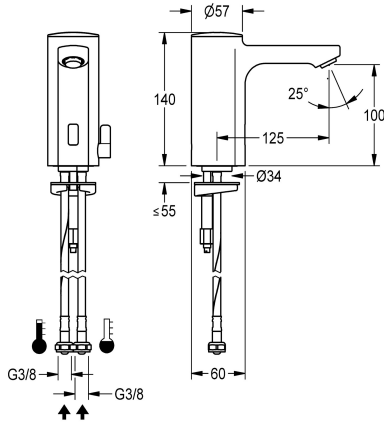

### KWC-No.

2030027923

2030039427

with flow regulator 3.0 l/min