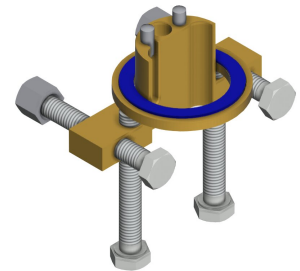

Extratillbehör

Bidirectional remote control for electronic fittings F3 and F5

2030036654
ACEX9005

2-button remote control for fittings F3 and F5

2030036849
ACEX9004

Socket

2030040334
ACEX1001

Anti-twist protection for F5S