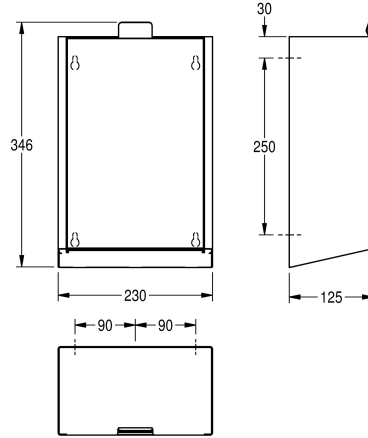

KWC EXOS. Hygiene waste bin for wall mounting

Modell-Linie: EXOS | EXOS611X
Accessories | Hygiene bins

KWC-No.

2030028001

Front with InoxPlus surface refinement

2030030108

InoxPlus-coated main housing, black toughened safety glass front panel

2030030111

InoxPlus-coated main housing, white toughened safety glass front panel

Accent colour

stainless steel

black

white

Hygiene waste bin for wall mounting, stainless steel with satin finish and InoxPlus surface refinement for the reduction of finger marks and better cleaning characteristics (easy to clean), material thickness 1.2 mm, capacity approx. 3.7 litres, hinged self-closing

front, integrated plastic container for waste removal, includes mounting materials.

Dimensions 230 x 346 x 125 mm (W x H x D)

Technical Data

bag holder

no

filling volume

3.7 Liter

lid

yes

lock

no lock

material

stainless steel

material code

1.4301 Chrome Nickel steel V2A

material thickness

1.2 mm

overall depth

125 mm

overall height

346 mm

overall width

230 mm

surface treatment

InoxPlus (anti fingerprint)

type of fixing

screw

type of mounting

wall mounting

Accent colour

stainless steel

Basic colour

stainless steel

INOX PLUS

Optional Accessories