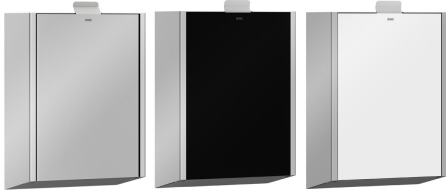

## KWC EXOS. Hygiene waste bin for wall mounting

Modell-Linie: EXOS | EXOS611X  
Accessories | Hygiene bins

#### 2030030108

InoxPlus-coated main housing, black toughened safety glass front panel

#### 2030030111

InoxPlus-coated main housing, white toughened safety glass front panel

### Accent colour

stainless steel

black

white

Hygiene waste bin for wall mounting, stainless steel with satin finish and InoxPlus surface refinement for the reduction of finger marks and better cleaning characteristics (easy to clean), material thickness 1.2 mm, capacity approx. 3.7 litres, hinged self-closing