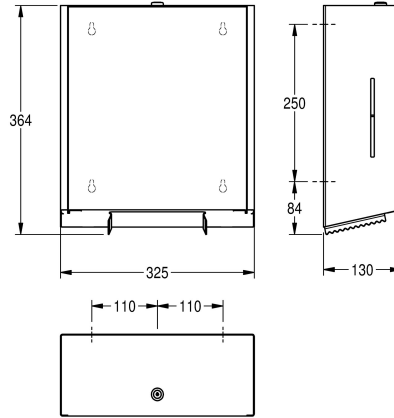

KWC EXOS. Jumbo toilet roll holder

Modell-Linie: EXOS | EXOS670X
Accessories | WC-roll holders

KWC-No.

2030028245

Dimensions 325 x 352 x 130 mm (W x H x D)

Jumbo toilet roll holder for wall mounting, chromium nickel steel, with satin-finish and InoxPlus surface refinement for the reduction of finger marks making it easier to clean. Material thickness 1.2 mm, closed casing with inspection windows on the side, paper dispensed over two serrated tear-off edges, cylinder lock with KWC

standard key, for one jumbo roll with a maximum diameter of 280 mm and a tube measuring 40 mm, includes mounting materials.

Dimensions 325 x 364 x 130 mm (W x H x D)

Technical Data

maximum depth/diameter of cons	295 mm
maximum width of consumable	105 mm
filling quantity	1
filling quantity uom	rolls
lock	key-lock
material	stainless steel
material code	1.4301 Chrome Nickel steel V2A
material thickness	1.2 mm
overall depth	130 mm
overall height	364 mm
overall width	325 mm
spindle	yes
surface treatment	InoxPlus (anti fingerprint)
type of fixing	screw
type of mounting	wall mounting