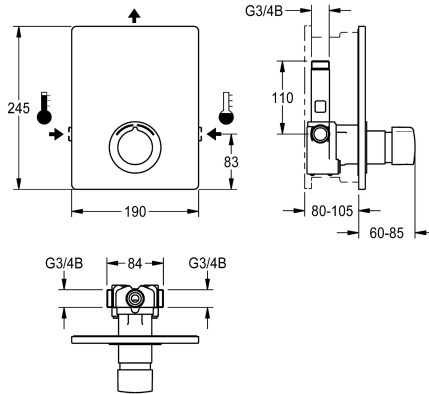

KWC

F5S-Mix self-closing in-wall mixer

Modell-Linie: **F5S** | **F5SM2004**
Showers | Self closing showers

KWC-No.

2030029012

2030036693

with automatic shower pipe draining

shower pipe draining

No

Yes

F5S-Mix self-closing single-mixer DN 15 as finished installation kit for installation in basic installation kit, for shower facilities. FRAMIC self-closing mixing cartridge, hydraulically controlled, low-maintenance and stagnation-free, with ceramic disc technology, self-closing, flow pressure-independent due to medium-separated design. Stepless adjustment of flow duration. With adjustable, turn-

proof temperature stop. Connects to hot and cold water. All-metal construction, visible parts high-polished, chromium-plated. Holding frame including profile seal, stainless steel cover plate 190 x 245 mm with covered screw fixing, chromium-plated plastic rosettes, backflow preventer and strainers. Depth adjustability 25 mm.

Technical Data

additional connections

No

with backflow preventer

Yes

Built-in fitting model

Finishing section

calculation flow rate cold wat

0.15 l/s

calculation flow rate hot water

0.15 l/s

circulation

No

compatible A3000 open

No

connection with pay water disp

not possible

Cover plate height

245 mm

Cover plate width

190 mm

with filter

Yes

adjustable flow time

Yes

functional principle

hydraulic self-closing

for hand shower

No

hygiene flushing

No

diameter nominal

DN 15

inlet size

G 3/4 B

Locking mechanism

Top section, ceramic

material casing

stainless steel

material fitting

brass-look

maximum flow time

35 Seconds

minimum flow pressure

0.5 bar

minimum flow time

5 Seconds