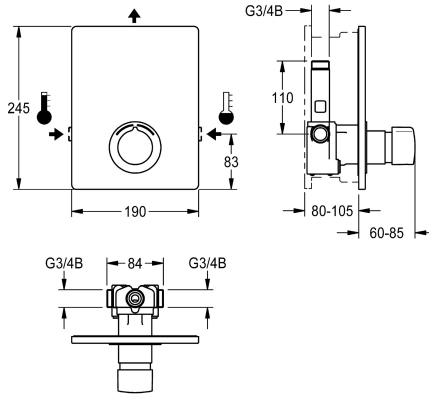

KWC

F5S-Mix self-closing in-wall mixer

Modell-Linie: **F5S** | **F5SM2004**
Showers | Self closing showers

KWC-No.

2030029012

2030036693

with automatic shower pipe draining

shower pipe draining

no

yes

F5S-Mix self-closing single-mixer DN 15 as finished installation kit for installation in basic installation kit, for shower facilities. FRAMIC self-closing mixing cartridge, hydraulically controlled, low-maintenance and stagnation-free, with ceramic disc technology, self-closing, flow pressure-independent due to medium-separated design. Stepless adjustment of flow duration. With adjustable, turn-

proof temperature stop. Connects to hot and cold water. All-metal construction, visible parts high-polished, chromium-plated. Holding frame including profile seal, stainless steel cover plate 190 x 245 mm with covered screw fixing, chromium-plated plastic rosettes, backflow preventer and strainers. Depth adjustability 25 mm.

Technical Data

additional connections

no

with backflow preventer

yes

Built-in fitting model

Finishing section

calculation flow rate cold wat

0.15 l/s

calculation flow rate hot water

0.15 l/s

circulation

no

compatible A3000 open

no

connection with pay water disp

not possible

Cover plate height

245 mm

Cover plate width

190 mm

with filter

yes

adjustable flow time

yes

functional principle

hydraulic self-closing

for hand shower

no

hygiene flushing

no

diameter nominal

DN 15

inlet size

G 3/4 B

Locking mechanism

Top section, ceramic

material casing

stainless steel

material fitting

brass

maximum flow time

35 Seconds

minimum flow pressure

0.5 bar

minimum flow time

5 Seconds