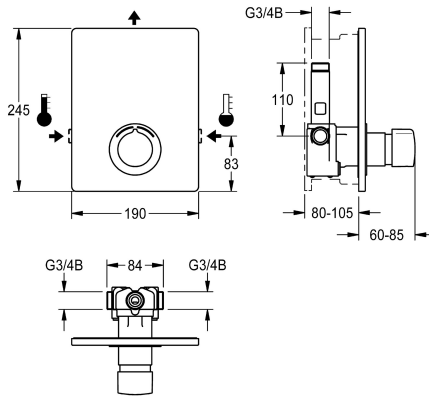

KWC

F5S-Mix self-closing in-wall mixer

Modell-Linie: **F5S** | **F5SM2004**
Showers | Self closing showers

KWC-No.

2030029012

2030036693

with automatic shower pipe draining

shower pipe draining

no

yes

F5S-Mix self-closing single-mixer DN 15 as finished installation kit for installation in basic installation kit, for shower facilities. FRAMIC self-closing mixing cartridge, hydraulically controlled, low-maintenance and stagnation-free, with ceramic disc technology, self-closing, flow pressure-independent due to medium-separated design. Stepless adjustment of flow duration. With adjustable, turn-

proof temperature stop. Connects to hot and cold water. All-metal construction, visible parts high-polished, chromium-plated. Holding frame including profile seal, stainless steel cover plate 190 x 245 mm with covered screw fixing, chromium-plated plastic rosettes, backflow preventer and strainers. Depth adjustability 25 mm.

Technical Data

additional connections

no

with backflow preventer

yes

Built-in fitting model

Finishing section

calculation flow rate cold wat

0.15 l/s

calculation flow rate hot water

0.15 l/s

circulation

no

compatible A3000 open

no

connection with pay water disp

not possible

Cover plate height

245 mm

Cover plate width

190 mm

with filter

yes

adjustable flow time

yes

functional principle

hydraulic self-closing

for hand shower

no

hygiene flushing

no

diameter nominal

DN 15

inlet size

G 3/4 B

Locking mechanism

Top section, ceramic

material casing

stainless steel

material fitting

brass

maximum flow time

35 Seconds

minimum flow pressure

0.5 bar

minimum flow time

5 Seconds