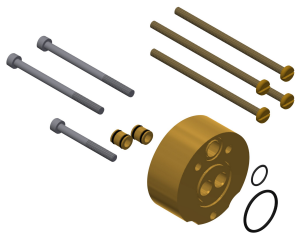

Optional Accessories