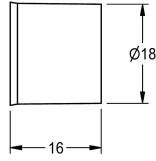

## KWC

Flow controller 0.10 l/s

Modell-Linie: SPARE-PARTS-GENER. | ESHHE0005

Spare parts | Spare parts showers

### KWC-No.

**2030029710**

Flow controller 6.0 l/min, for surface pipe installation 18 mm.

### Technical Data

quantity

1

quantity uom

piece