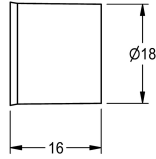

KWC

Flow controller 0.15 l/s

Modell-Linie: SPARE-PARTS-GENER. | ESHHE0006

Spare parts | Spare parts showers

KWC-No.

2030029711

Flow controller 9.0 l/min, for surface pipe installation 18 mm.

Technical Data