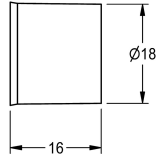

## KWC

Flow controller 0.20 l/s

Modell-Linie: SPARE-PARTS-GENER. | ESHHE0007

Spare parts | Spare parts showers

### KWC-No.

**2030029712**

Flow controller 12.0 l/min, for surface pipe installation 18 mm.

### Technical Data

quantity

1

quantity uom

piece