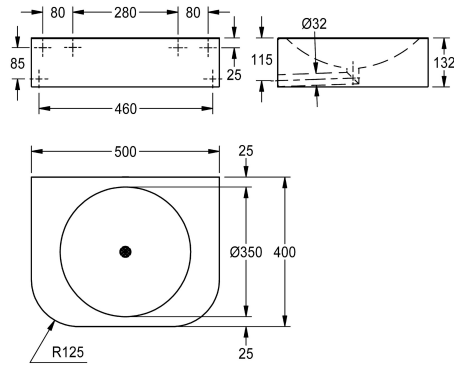

KWC ANIMA Single washbasin

Modell-Linie: ANIMA | ANMX502
Tvättställ | Tvättställ

KWC-No.

2030029755

Dimensions 500 x 132 x 400 mm (W x H x D)

Single wash stand for wall-mounting, chrome-nickel steel, surface silk matt, material thickness 1.5 mm, barrier-free wash stand in acc. with SIA 500, seamlessly welded round basin, basin diameter of 350 mm, rectangular wash stand shape with front corners rounded, no bank of fittings, seamlessly integrated plug strainer and

drainpipe DN 32, siphon mounted under plaster, not included, integrated and reinforced assembly panel measuring 280 mm, includes stainless steel screws and rawl plugs.

Dimensions 500 x 132 x 400 mm (W x H x D)

Technical Data

| |
|------------------------|
| Typ av skål |
| Skål- skål djup |
| Skål form |
| Skål - vidd |
| Material |
| Materialkod |
| Material tjocklek |
| Övergripande djup |
| Total höjd |
| Total bredd |
| Bräddavlopp |
| vattenlös ingår |
| Typ av montering |
| Avfalls håls placering |
| avfallsbehållare ingår |

| |
|----------------|
| Samma utrymme |
| 83 mm |
| Rund |
| 350 mm |
| Rostfritt stål |
| 1.4301 |
| 1.5 mm |
| 400 mm |
| 132 mm |
| 500 mm |
| Nej |
| Nej |
| Väggmontering |
| Mitten |
| Ja |