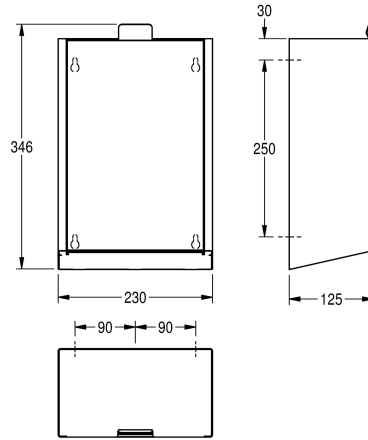

KWC EXOS. Hygiene waste bin

Modell-Linie: EXOS | EXOS611B
Accessories | Hygiene bins

KWC-No.

2030028001

Front with InoxPlus surface refinement

2030030108

InoxPlus-coated main housing, black toughened safety glass front panel

2030030111

InoxPlus-coated main housing, white toughened safety glass front panel

Accent colour

stainless steel-look

black

white

Hygiene waste bin for wall mounting, stainless steel with satin finish, black safety glass front panel and casing with InoxPlus surface refinement for the reduction of finger marks and better cleaning characteristics (easy to clean), material thickness 1.2 mm,

capacity approx. 3.7 litres, hinged self-closing front, integrated plastic container for waste removal, includes mounting materials.

Dimensions 230 x 346 x 125 mm (W x H x D)

Technical Data

bag holder

No

filling volume

3.7 Liter

lid

Yes

lock

no lock

material

stainless steel

material code

1.4301 Chrome Nickel steel V2A

material thickness

1.2 mm

overall depth

125 mm

overall height

346 mm

overall width

230 mm

surface treatment

InoxPlus (anti fingerprint)

type of fixing

screw

type of mounting

wall mounting

Accent colour

black

Basic colour

stainless steel-look

Optional Accessories