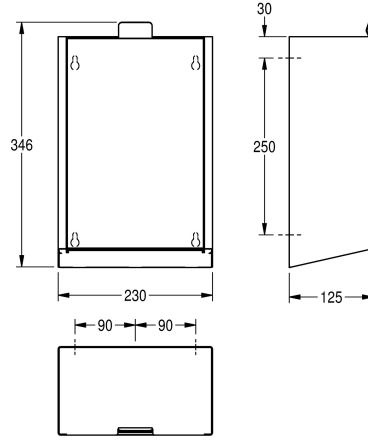

KWC EXOS. Hygiene waste bin

Modell-Linie: EXOS | EXOS611W
Accessories | Hygiene bins

KWC-No.

2030028001

Front with InoxPlus surface refinement

2030030108

InoxPlus-coated main housing, black toughened safety glass front panel

2030030111

InoxPlus-coated main housing, white toughened safety glass front panel

Accent colour

stainless steel-look

black

white

Hygiene waste bin for wall mounting, stainless steel with satin finish, white safety glass front panel and casing with InoxPlus surface refinement for the reduction of finger marks and better cleaning characteristics (easy to clean), material thickness 1.2 mm,

capacity approx. 3.7 litres, hinged self-closing front, integrated plastic container for waste removal, includes mounting materials.

Dimensions 230 x 346 x 125 mm (W x H x D)

Technical Data

bag holder

No

filling volume

3.7 Liter

lid

Yes

lock

no lock

material

stainless steel

material code

1.4301 Chrome Nickel steel V2A

material thickness

1.2 mm

overall depth

125 mm

overall height

346 mm

overall width

230 mm

surface treatment

InoxPlus (anti fingerprint)

type of fixing

screw

type of mounting

wall mounting

Accent colour

white

Basic colour

stainless steel-look

Optional Accessories