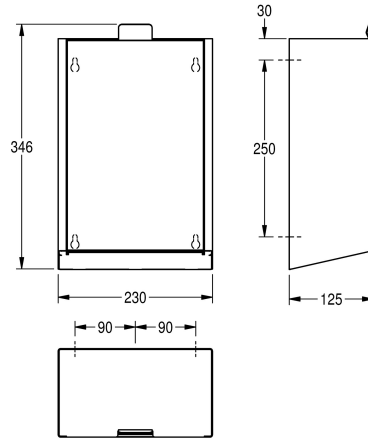

KWC EXOS. Hygiene waste bin

Modell-Linie: EXOS | EXOS611W
Accessories | Hygiene bins

KWC-No.

2030028001

Front with InoxPlus surface refinement

2030030108

InoxPlus-coated main housing, black toughened safety glass front panel

2030030111

InoxPlus-coated main housing, white toughened safety glass front panel

Accent colour

stainless steel

black

white

Hygiene waste bin for wall mounting, stainless steel with satin finish, white safety glass front panel and casing with InoxPlus surface refinement for the reduction of finger marks and better cleaning characteristics (easy to clean), material thickness 1.2 mm,

capacity approx. 3.7 litres, hinged self-closing front, integrated plastic container for waste removal, includes mounting materials.

Dimensions 230 x 346 x 125 mm (W x H x D)

Technical Data

bag holder

no

filling volume

3.7 Liter

lid

yes

lock

no lock

material

stainless steel

material code

1.4301 Chrome Nickel steel V2A

material thickness

1.2 mm

overall depth

125 mm

overall height

346 mm

overall width

230 mm

surface treatment

InoxPlus (anti fingerprint)

type of fixing

screw

type of mounting

wall mounting

Accent colour

white

Basic colour

stainless steel

Optional Accessories