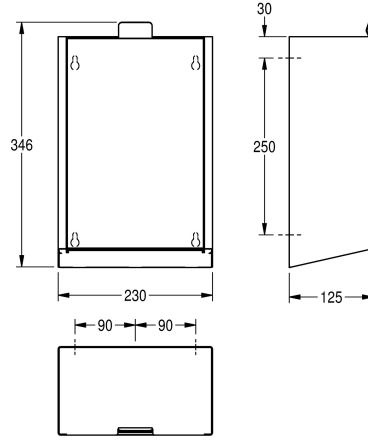

KWC EXOS. Hygiene waste bin

Modell-Linie: EXOS | EXOS611W
Accessories | Hygiene bins

KWC-No.

2030028001

Front with InoxPlus surface refinement

2030030108

InoxPlus-coated main housing, black toughened safety glass front panel

2030030111

InoxPlus-coated main housing, white toughened safety glass front panel

Accent colour

stainless steel

black

white

Hygiene waste bin for wall mounting, stainless steel with satin finish, white safety glass front panel and casing with InoxPlus surface refinement for the reduction of finger marks and better cleaning characteristics (easy to clean), material thickness 1.2 mm,

capacity approx. 3.7 litres, hinged self-closing front, integrated plastic container for waste removal, includes mounting materials.

Dimensions 230 x 346 x 125 mm (W x H x D)

Technical Data

bag holder

no

filling volume

3.7 Liter

lid

yes

lock

no lock

material

stainless steel

material code

1.4301 Chrome Nickel steel V2A

material thickness

1.2 mm

overall depth

125 mm

overall height

346 mm

overall width

230 mm

surface treatment

InoxPlus (anti fingerprint)

type of fixing

screw

type of mounting

wall mounting

Accent colour

white

Basic colour

stainless steel

Optional Accessories