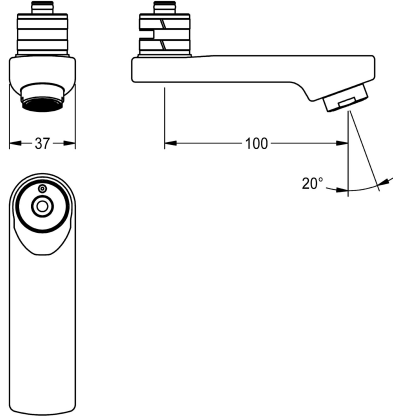

KWC

Swivel spout, 100 mm

Modell-Linie: F5 | ASXX1001

Spare parts | Spare parts taps

KWC-No.

2030032671

Lockable swivelling outlet for F3 and F5 wall mixer, with laminar jet controller with integrated flow regulator 6.0 l/min, projection 100

mm.

Technical Data

spout projection

100 mm

type of spout

swivel tube spout

volume flow rate at 3 bar

0,1 l/s