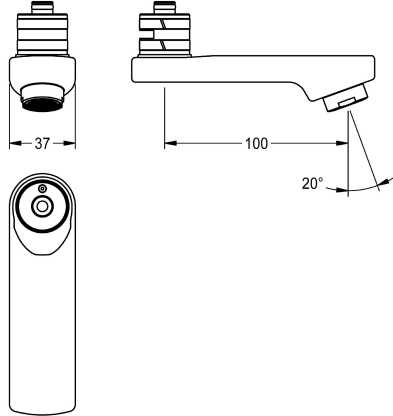

## KWC

Swivel spout, 100 mm

Modell-Linie: F5 | ASXX1001  
Spare parts | Spare parts taps

### KWC-No.

**2030032671**

Lockable swivelling outlet for F3 and F5 wall mixer, with laminar jet controller with integrated flow regulator 6.0 l/min, projection 100

mm.

### Technical Data

spout projection

100 mm

type of spout

swivel tube spout

volume flow rate at 3 bar

0,1 l/s