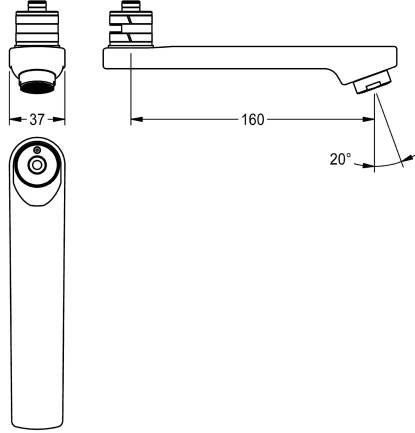

KWC

Swivel spout, 160 mm

Modell-Linie: F5 | ASXX1002

Spare parts | Spare parts taps

KWC-No.

2030032815

Lockable swivelling outlet for F3 and F5 wall mixer, with laminar jet controller with integrated flow regulator 6.0 l/min, projection 160

mm.

Technical Data

spout projection

160 mm

type of spout

swivel tube spout