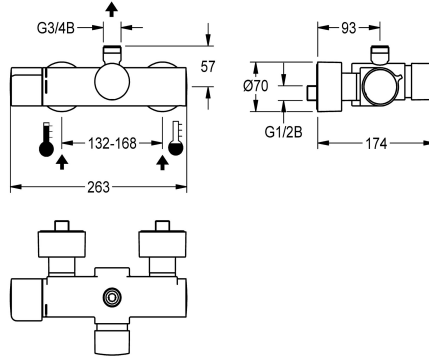

KWC F5S-Therm Self-closing thermostatic wall-mounted mixer

Modell-Linie: **F5S | F5ST2001**
Showers | Self closing showers

KWC-No.

2030032978

2030036208

with automatic shower pipe draining

shower pipe draining

no

yes

F5S-Therm self-closing thermostatic wall-mounted mixer DN 15 for wall mounting, for shower facilities. Hydraulically controlled, connects to hot and cold water. With a mechanism for an optional water hygiene unit for automatic water hygiene flushing and storage of statistical data. FRAMIC self-closing cartridge, hydraulically controlled, low-maintenance and stagnation-free, with ceramic disc technology, self-closing, flow pressure-independent due to medium-separated design. Stepless adjustment of flow

duration. Thermostat with metal handle with adjustable and turn-proof temperature stop, with the option for a manual thermal disinfection. Scald-protected Safe-Touch housing with outlet on top. G 3/4 B, for installation of bent outlet or wall-mounted shower pipe. All-metal construction, high-polished chromium-plated brass. With adjustable and turn-proof connections with backflow preventer and strainers, completely covered with depth-adjustable screw rosettes.

prepared

diameter nominal

DN 15

inlet size

G 1/2 B

Locking mechanism

Top section, ceramic

material fitting