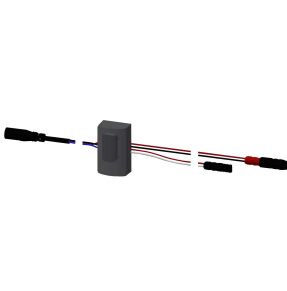

Sensor, ID 12/00001

2030041460
ASET2001