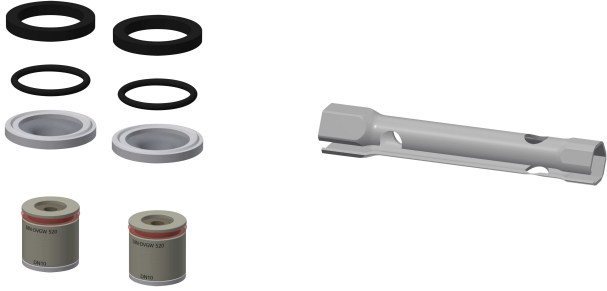

shower pipe. All-metal construction, high-polished chromium-plated brass. With adjustable and lockable connections with backflow preventer and strainers, completely covered with depth-adjustable screw rosettes. Activated water hygiene flushing 24 hours after last activation and saving of statistical data. With option for parameterization and communication via optional, bidirectional remote control.

Screw rosette

2030046777
ASXX9003

KWC

F5E-Therm electronic thermostatic wall-mounted mixer with battery operation

Modell-Linie: F5E | F5ET2001

Showers | Electronic self closing shower

Mounting set

2030003401
EAQLT0009