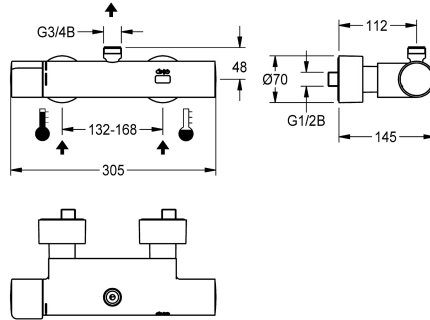

KWC

F5E-Therm electronic thermostatic wall-mounted mixer with battery operation

Modell-Linie: F5E | F5ET2001

Showers | Electronic self closing shower

KWC-No.

2030032990

2030039547

Version with pre-assembled thermal disinfection unit

thermal disinfection

yes

automatic thermal disinfection

F5E-Therm thermostatic mixer DN 15 for wall mounting, for shower facilities. Electronically controlled, for connection to hot water and cold water. Thermostat with metal handle and adjustable, turn-proof temperature stop. With option for thermal disinfection, manually or automatically via optional disinfection unit. Control electronics, solenoid valve cartridge, 6 V lithium battery (CR-P2) and touch sensor in scald-protected safe-touch housing with outlet on top, G 3/4 B, for installation of bent outlet or surface-mounted

shower pipe. All-metal construction, high-polished chromium-plated brass. With adjustable and lockable connections with backflow preventer and strainers, completely covered with depth-adjustable screw rosettes. Activated water hygiene flushing 24 hours after last activation and saving of statistical data. With option for parameterization and communication via optional, bidirectional remote control.

Technical Data

additional connections	no
with backflow preventer	yes
calculation flow rate cold water	0.15 l/s
calculation flow rate hot water	0.15 l/s
circulation	no
connection with pay water disp	not possible
default automatic hygiene flush	24h after the last activity
default flow time	30 Seconds
with filter	yes
adjustable flow time	yes
functional principle	electronic self-closing
for hand shower	no
hygiene flushing	yes
diameter nominal	DN 15
inlet size	G 1/2 B
Locking mechanism	Top section, non-ceramic
material casing	brass-look
material fitting	brass-look
maximum flow time	255 Seconds
minimum flow pressure	1 bar
minimum flow time	1 Seconds
type of mixing	with thermostat