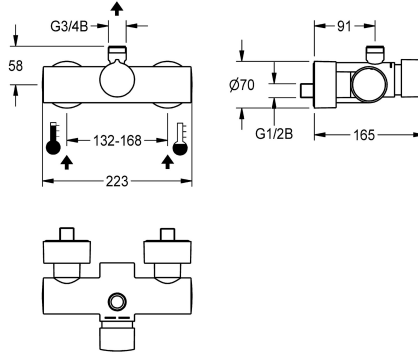

KWC

F5S-Mix self-closing wall-mounted mixer

Modell-Linie: F5S | F5SM2001

Showers | Self closing showers

KWC-No.

2030032998

2030036685

with automatic shower pipe draining

shower pipe draining

No

Yes

F5S-Mix self-closing wall-mounted mixer DN 15 as single-mixer for wall mounting, for shower facilities. FRAMIC self-closing mixing cartridge, hydraulically controlled, low-maintenance and stagnation-free, with ceramic disc technology, self-closing, flow pressure-independent due to medium-separated design. Stepless adjustment of flow duration. With adjustable, turn-proof

temperature stop. Connects to hot and cold water. Housing with outlet on top, G 3/4 B, for installation of bent outlet or surface-mounted shower pipe. All-metal construction, high-polished chromium-plated brass. With adjustable and turn-proof connections with backflow preventer and strainers, completely covered with depth-adjustable screw rosettes.

Technical Data

additional connections

No

with backflow preventer

Yes

calculation flow rate cold wat

0.15 l/s

calculation flow rate hot wate

0.15 l/s

circulation

No

compatible A3000 open

No

connection with pay water disp

not possible

with filter

Yes

adjustable flow time

Yes

functional principle

hydraulic self-closing

for hand shower

No

hygiene flushing

No

diameter nominal

DN 15

inlet size

G 1/2 B

Locking mechanism

Top section, ceramic

material fitting

brass-look

maximum flow time

35 Seconds

minimum flow pressure

0.5 bar

minimum flow time

5 Seconds

type of mixing

Yes

with rosettes/cover plate

Yes

protective shutdown

No

shower pipe draining

No