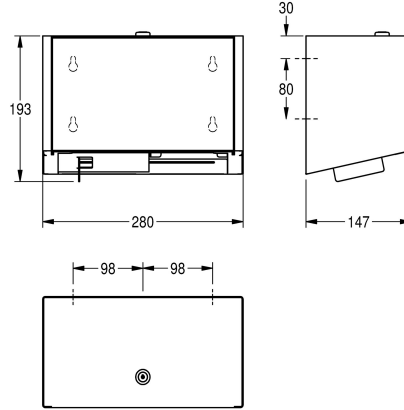

KWC EXOS.

Double toilet roll holder for wall mounting

Modell-Linie: EXOS | EXOS676X

Accessories | WC-roll holders

KWC-No.

2030033180

Front with InoxPlus surface refinement

2030034645

InoxPlus-coated main housing, black toughened safety glass front panel

2030034670

InoxPlus-coated main housing, white toughened safety glass front panel

Accent colour

stainless steel

black

white

Double toilet roll holder with spindle system for wall mounting, stainless steel with satin finish and InoxPlus surface refinement for the reduction of finger marks and better cleaning characteristics (easy to clean), material thickness 1.2 mm, closed casing, for two rolls with a maximum diameter of 120 mm, when the first roll is used

up, the hidden spare roll is released by sliding the bottom cover on the opposite side, includes mounting materials.

Dimensions 280 x 193 x 147 mm (W x H x D)

Technical Data

maximum depth/diameter of cons

120 mm

maximum width of consumable

100 mm

filling quantity

2

filling quantity uom

rolls

lock

key-lock

material

stainless steel

material code

1.4301 Chrome Nickel steel V2A

material thickness

1.2 mm

overall depth

147 mm

overall height

193 mm

overall width

280 mm

spindle

yes

surface treatment

InoxPlus (anti fingerprint)

type of fixing

screw

type of mounting

wall mounting

Accent colour

stainless steel

Basic colour

stainless steel

INOX PLUS

Optional Accessories