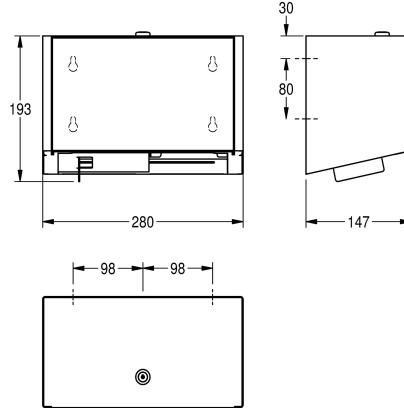

KWC EXOS.

Double toilet roll holder for wall mounting

Modell-Linie: EXOS | EXOS676X

Accessories | WC-roll holders

KWC-No.

2030033180

Front with InoxPlus surface refinement

2030034645

InoxPlus-coated main housing, black toughened safety glass front panel

2030034670

InoxPlus-coated main housing, white toughened safety glass front panel

Accent colour

stainless steel

black

white

Double toilet roll holder with spindle system for wall mounting, stainless steel with satin finish and InoxPlus surface refinement for the reduction of finger marks and better cleaning characteristics (easy to clean), material thickness 1.2 mm, closed casing, for two rolls with a maximum diameter of 120 mm, when the first roll is used

up, the hidden spare roll is released by sliding the bottom cover on the opposite side, includes mounting materials.

Dimensions 280 x 193 x 147 mm (W x H x D)

Technical Data

maximum depth/diameter of cons

120 mm

maximum width of consumable

100 mm

filling quantity

2

filling quantity uom

rolls

lock

key-lock

material

stainless steel

material code

1.4301 Chrome Nickel steel V2A

material thickness

1.2 mm

overall depth

147 mm

overall height

193 mm

overall width

280 mm

spindle

yes

surface treatment

InoxPlus (anti fingerprint)

type of fixing

screw

type of mounting

wall mounting

Accent colour

stainless steel

Basic colour

stainless steel

INOX PLUS

Optional Accessories