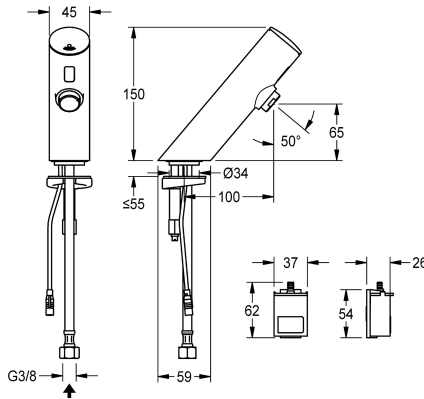

KWC F3E

Electronic pillar tap with battery compartment

Modell-Linie: F3E | F3EV1001

Taps | Electronic taps

KWC-No.

2030033385

volume flow rate at 3 bar

0.1 l/s

F3E pillar tap DN 15 for sanitary facilities, opto-electronically controlled. For connection to pre-mixed hot or cold water via hose and strainer. Control electronics, solenoid valve cartridge and sensor in all-metal housing, high-polished chromium-plated brass. Aerator with integrated flow regulator 6.0 l/min. Activated water hygiene

KWC F3E

Electronic pillar tap with battery compartment

Modell-Linie: F3E | F3EV1001

Taps | Electronic taps

Spout	fixed
spout projection	100 mm
surface finish fitting	chromed
surface treatment fitting	polished
temperature limit	no
thermal disinfection	no
with transformer/power supply	no
type of batteries	CR-P2 Lithium battery 6V
type of mounting	tap hole
type of operation	sensor operation
type of sensor	opto-electronic sensor
type of tap	pillar tap
volume flow rate at 3 bar	0.1 l/s
water connection	hose (gland nut)
Accent colour	none
Basic colour	chrome-look (glossy)