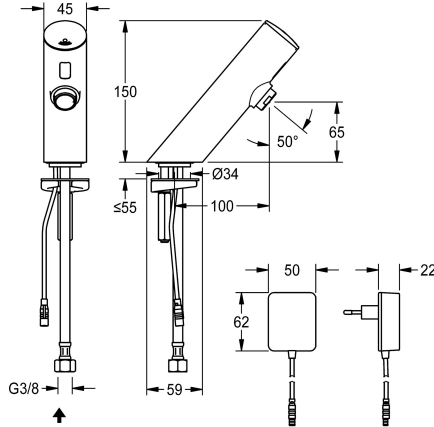

KWC

F3E electronic pillar tap with plug-in power supply unit

Modell-Linie: F3E | F3EV1002

Taps | Electronic taps

KWC-No.

2030033387

2030039463

with flow regulator 3.0 l/min

volume flow rate at 3 bar

0.1 l/s

0.05 l/s

F3E pillar tap DN 15 for sanitary facilities, opto-electronically controlled. For connection to pre-mixed hot or cold water via hose and strainer. Control electronics, solenoid valve cartridge and sensor in all-metal housing, high-polished chromium-plated brass. Aerator with integrated flow regulator 6.0 l/min. Activated water hygiene