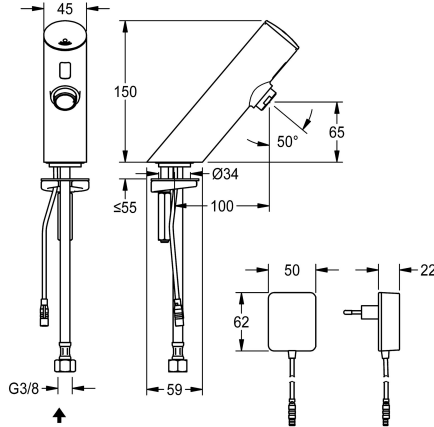

#### KWC-No.

2030033387

2030039463

with flow regulator 3.0 l/min

#### volume flow rate at 3 bar

0.1 l/s

0.05 l/s

F3E pillar tap DN 15 for sanitary facilities, opto-electronically controlled. For connection to pre-mixed hot or cold water via hose and strainer. Control electronics, solenoid valve cartridge and sensor in all-metal housing, high-polished chromium-plated brass. Aerator with integrated flow regulator 6.0 l/min. Activated water hygiene