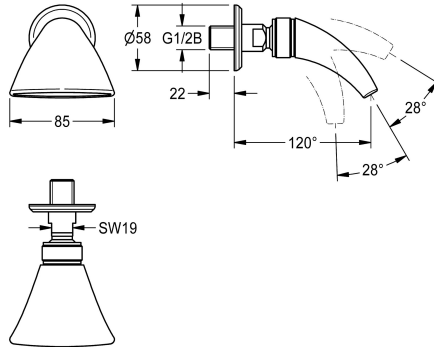

KWC

Drench shower for wall mounting

Modell-Linie: WELLNESS | SHHE0004

Showers | Shower heads

KWC-No.

2030034417

Drench shower DN 15

Drench shower DN 15 with ball joint for wall mounting. With shower head, projection 120 mm and rosette. Adjustable spray angle 28°.

Chromium-plated brass. Volume flow 61.8 l/min at 3 bar flow pressure

Technical Data

diameter nominal

DN 15

minimum flow pressure

1 bar

sound insulation

no

spout projection

120 mm

surface material

chrome

adjustable tilt angle

yes

type

shower head

type of connection

wall connection

type of shower head

drench shower head

volume flow rate at 3 bar

1.03 l/s