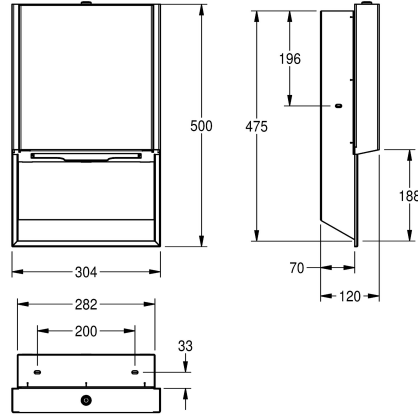

KWC EXOS.

Paper towel dispenser for recessed mounting

Modell-Linie: EXOS | EXOS600EX
Accessories | Paper towel dispensers

KWC-No.

2030034624

Front with InoxPlus surface refinement

2030034625

InoxPlus-coated main housing, black toughened safety glass front panel

2030034662

InoxPlus-coated main housing, white toughened safety glass front panel

Accent colour

stainless steel-look

black

white

Paper towel dispenser for recessed mounting, stainless steel with satin finish, front and casing with InoxPlus surface refinement for the reduction of finger marks and better cleaning characteristics (easy to clean), material thickness 1.2 mm, capacity 300 - 400 pieces of

Z-folded paper, includes mounting materials.

Dimensions 304 x 500 x 120 mm (W x H x D)

Technical Data

filling quantity

400

filling quantity uom

towels

lock

key-lock

material

stainless steel

material code

1.4301 Chrome Nickel steel V2A

material thickness

1.2 mm

overall depth

120 mm

overall height

500 mm

overall width

304 mm

surface finish

satin finished

surface treatment

InoxPlus (anti fingerprint)

type of consumable

paper towel

type of fixing

screw

type of mounting

recessed mounting

type of operation

manual operation

Accent colour

stainless steel-look

Basic colour

stainless steel-look

INOX PLUS

Optional Accessories