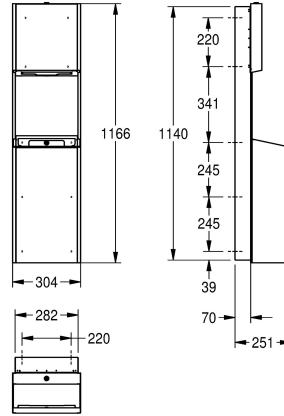

KWC EXOS.

Paper towel dispenser and waste bin combination for recessed mounting

Modell-Linie: EXOS | EXOS602EX

Accessories | Combinations

KWC-No.

2030034626

Front with InoxPlus surface refinement

2030034627

InoxPlus-coated main housing, black toughened safety glass front panel

2030034663

InoxPlus-coated main housing, white toughened safety glass front panel

Accent colour

stainless steel

black

white

Paper towel dispenser and waste bin combination for recessed mounting, stainless steel with satin finished, front with InoxPlus surface refinement for the reduction of finger marks and better cleaning characteristics (easy to clean), material thickness 1.2 mm, capacity paper towel dispenser 300 - 400 pieces of Z-folded

paper depending on convolution, waste bin with approx. 30 liter capacity, integrated bag holder, includes mounting bracket and mounting materials.

Dimensions 304 x 1166 x 251 mm (W x H x D)

Technical Data

combination part 1

combination part 2

filling quantity 1

filling quantity 1 uom

filling quantity 2

filling quantity 2 uom

lock 1

lock 2

material

material code

material thickness

overall depth

overall height

overall width

surface finish

surface treatment

type of consumable 1

type of fixing

type of mounting

Accent colour

Basic colour

paper towel dispenser

waste bin

400

pieces

30

liter

key-lock

key-lock

stainless steel

1.4301 Chrome Nickel steel V2A

1.2 mm

251 mm

1,166 mm

304 mm

satin finished

InoxPlus (anti fingerprint)

paper towel

screw

recessed mounting

stainless steel

stainless steel

INOX PLUS