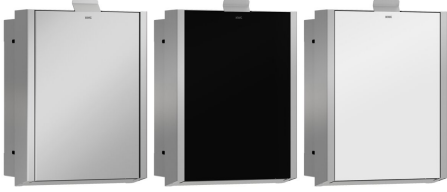

KWC EXOS.

Hygiene waste bin for recessed mounting

Modell-Linie: EXOS | EXOS611EX

Accessories | Hygiene bins

KWC-No.

2030034630

2030034631

InoxPlus-coated main housing, black toughened safety glass front panel

2030034665

InoxPlus-coated main housing, white toughened safety glass front panel

Accent colour

stainless steel-look

black

white

Hygiene waste bin for recessed mounting, stainless steel with satin finish and InoxPlus surface refinement for the reduction of finger marks and better cleaning characteristics (easy to clean), material thickness 1.2 mm, capacity approx. 3.7 litres, hinged self-closing

front, integrated plastic container for waste removal, includes mounting materials.

Dimensions 234 x 332 x 125 mm (W x H x D)

Technical Data

bag holder

filling volume

lid

lock

material