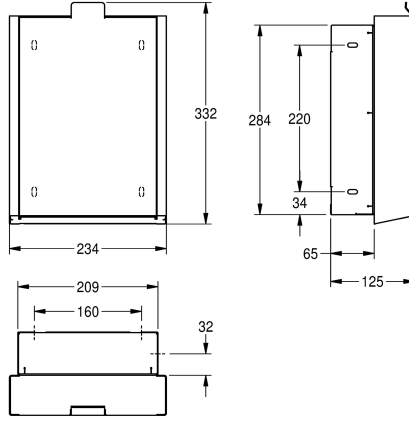

KWC EXOS.

Hygiene waste bin for recessed mounting

Modell-Linie: EXOS | EXOS611EX

Accessories | Hygiene bins

KWC-No.

2030034630

2030034631

InoxPlus-coated main housing, black toughened safety glass front panel

2030034665

InoxPlus-coated main housing, white toughened safety glass front panel

Accent colour

stainless steel-look

black

white

Hygiene waste bin for recessed mounting, stainless steel with satin finish and InoxPlus surface refinement for the reduction of finger marks and better cleaning characteristics (easy to clean), material thickness 1.2 mm, capacity approx. 3.7 litres, hinged self-closing

front, integrated plastic container for waste removal, includes mounting materials.

Dimensions 234 x 332 x 125 mm (W x H x D)

Technical Data

bag holder

filling volume

lid

lock

material

material code

material thickness

overall depth

overall height

overall width

surface treatment

type of fixing

type of mounting

Accent colour

Basic colour

No

3.7 Liter

Yes

no lock

stainless steel

1.4301 Chrome Nickel steel V2A

1.2 mm

125 mm

332 mm

234 mm

InoxPlus (anti fingerprint)

screw

recessed mounting

stainless steel-look

stainless steel-look

INOX PLUS

Optional Accessories