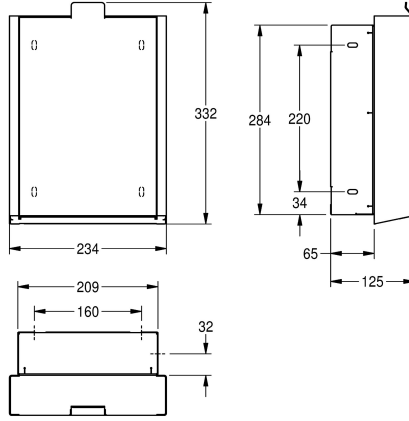

KWC EXOS.

Hygiene waste bin for recessed mounting

Modell-Linie: EXOS | EXOS611EX

Accessories | Hygiene bins

KWC-No.

2030034630

2030034631

InoxPlus-coated main housing, black toughened safety glass front panel

2030034665

InoxPlus-coated main housing, white toughened safety glass front panel

Accent colour

stainless steel

black

white

Hygiene waste bin for recessed mounting, stainless steel with satin finish and InoxPlus surface refinement for the reduction of finger marks and better cleaning characteristics (easy to clean), material thickness 1.2 mm, capacity approx. 3.7 litres, hinged self-closing

front, integrated plastic container for waste removal, includes mounting materials.

Dimensions 234 x 332 x 125 mm (W x H x D)

Technical Data

bag holder
filling volume
lid
lock
material
material code
material thickness
overall depth
overall height
overall width
surface treatment
type of fixing
type of mounting
Accent colour
Basic colour

no
3.7 Liter
yes
no lock
stainless steel
1.4301 Chrome Nickel steel V2A
1.2 mm
125 mm
332 mm
234 mm
InoxPlus (anti fingerprint)
screw
recessed mounting
stainless steel
stainless steel

INOX PLUS

Optional Accessories