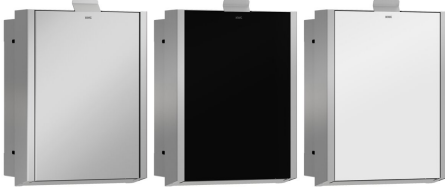

KWC EXOS.

Hygiene waste bin for recessed mounting

Modell-Linie: EXOS | EXOS611EX

Accessories | Hygiene bins

KWC-No.

2030034630

2030034631

InoxPlus-coated main housing, black toughened safety glass front panel

2030034665

InoxPlus-coated main housing, white toughened safety glass front panel

Accent colour

stainless steel

black

white

Hygiene waste bin for recessed mounting, stainless steel with satin finish and InoxPlus surface refinement for the reduction of finger marks and better cleaning characteristics (easy to clean), material thickness 1.2 mm, capacity approx. 3.7 litres, hinged self-closing

front, integrated plastic container for waste removal, includes mounting materials.

Dimensions 234 x 332 x 125 mm (W x H x D)

Technical Data

bag holder
filling volume
lid
lock
material
material code
material thickness
overall depth
overall height
overall width
surface treatment
type of fixing
type of mounting
Accent colour
Basic colour

KWC EXOS.

Hygiene waste bin for recessed mounting

Modell-Linie: **EXOS | EXOS611EX**

Accessories | Hygiene bins

EXOS. front with black safety glass panel

2030034650
ZEXOS611B

EXOS. front with white safety glass panel