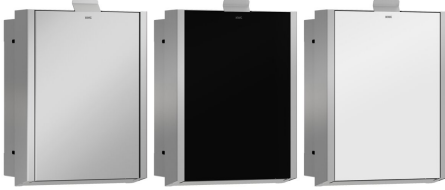

### Hygiene waste bin for recessed mounting

Modell-Linie: EXOS | EXOS611EX

Accessories | Hygiene bins

#### Accent colour

stainless steel

black

white

Hygiene waste bin for recessed mounting, stainless steel with satin finish and InoxPlus surface refinement for the reduction of finger marks and better cleaning characteristics (easy to clean), material thickness 1.2 mm, capacity approx. 3.7 litres, hinged self-closing

front, integrated plastic container for waste removal, includes mounting materials.

Dimensions 234 x 332 x 125 mm (W x H x D)