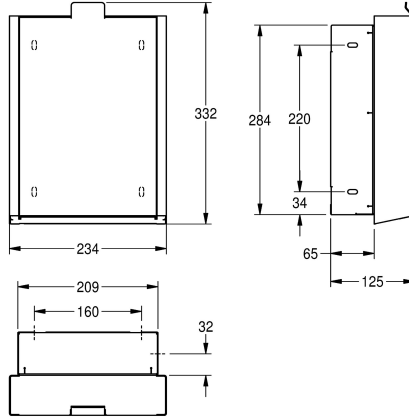

KWC EXOS.

Hygiene waste bin for recessed mounting

Modell-Linie: EXOS | EXOS611EX

Accessories | Hygiene bins

KWC-No.

2030034630

2030034631

InoxPlus-coated main housing, black toughened safety glass front panel

2030034665

InoxPlus-coated main housing, white toughened safety glass front panel

Accent colour

stainless steel

black

white

Hygiene waste bin for recessed mounting, stainless steel with satin finish and InoxPlus surface refinement for the reduction of finger marks and better cleaning characteristics (easy to clean), material thickness 1.2 mm, capacity approx. 3.7 litres, hinged self-closing

front, integrated plastic container for waste removal, includes mounting materials.

Dimensions 234 x 332 x 125 mm (W x H x D)

Technical Data

bag holder

no

filling volume

3.7 Liter

lid

yes

lock

no lock

material

stainless steel

material code

1.4301 Chrome Nickel steel V2A

material thickness

1.2 mm

overall depth

125 mm

overall height

332 mm

overall width

234 mm

surface treatment

InoxPlus (anti fingerprint)

type of fixing

screw

type of mounting

recessed mounting

Accent colour

stainless steel

Basic colour

stainless steel

INOX PLUS

Optional Accessories