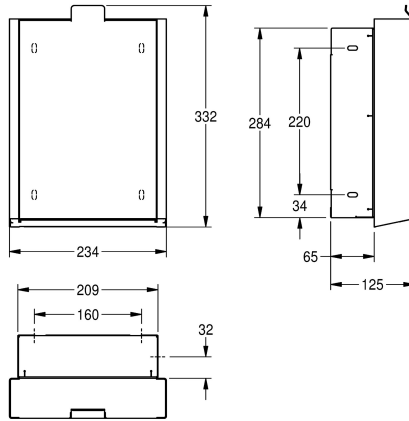

KWC EXOS. Hygiene waste bin

Modell-Linie: EXOS | EXOS611EB
Accessories | Hygiene bins

KWC-No.

2030034630

2030034631

InoxPlus-coated main housing, black toughened safety glass front panel

2030034665

InoxPlus-coated main housing, white toughened safety glass front panel

Accent colour

stainless steel

black

white

Hygiene waste bin for recessed mounting, stainless steel with satin finish, black safety glass front panel and casing with InoxPlus surface refinement for the reduction of finger marks and better cleaning characteristics (easy to clean), material thickness 1.2 mm.

capacity approx. 3.7 litres, hinged self-closing front, integrated plastic container for waste removal, includes mounting materials.

Dimensions 234 x 332 x 125 mm (W x H x D)

Technical Data

bag holder

no

filling volume

3.7 Liter

lid

yes

lock

no lock

material

stainless steel

material code

1.4301 Chrome Nickel steel V2A

material thickness

1.2 mm

overall depth

125 mm

overall height

332 mm

overall width

234 mm

surface treatment

InoxPlus (anti fingerprint)

type of fixing

screw

type of mounting

recessed mounting

Accent colour

black

Basic colour

stainless steel

Optional Accessories