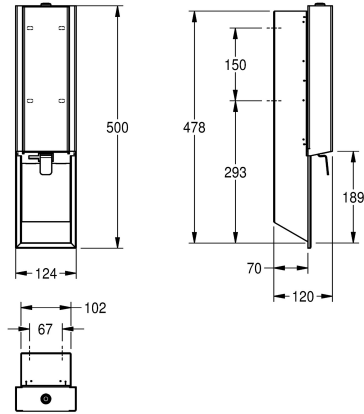

KWC EXOS.

Soap dispenser for recessed mounting

Modell-Linie: EXOS | EXOS618EX

Accessories | Soap dispensers

KWC-No.

2030034637

Front with InoxPlus surface refinement

2030034638

InoxPlus-coated main housing, black toughened safety glass front panel

2030034667

InoxPlus-coated main housing, white toughened safety glass front panel

Accent colour

stainless steel-look

black

white

Soap dispenser for recessed mounting, stainless steel with satin finish, front and casing with InoxPlus surface refinement for the reduction of finger marks and better cleaning characteristics (easy to clean), material thickness 1.2 mm, suitable for liquid soap and

lotions, 800 ml refill tank, with stainless steel push lever, easy to refill with soap tank on front panel, includes mounting materials.

Dimensions 124 x 500 x 120 mm (W x H x D)

Technical Data

filling quantity

0,8

filling quantity uom

liter

lock

key-lock

material

stainless steel

material code

1.4301 Chrome Nickel steel V2A

material thickness

1.2 mm

overall depth

120 mm

overall height

500 mm

overall width

124 mm

surface treatment

InoxPlus (anti fingerprint)

type of fixing

screw

type of mounting

recessed mounting

type of operation

manual operation

type of soap container

integrated refillable tank

Accent colour

stainless steel-look

Basic colour

stainless steel-look

INOX PLUS

Optional Accessories