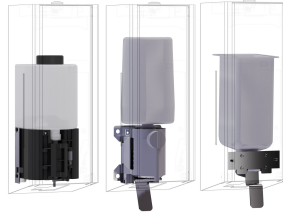

## KWC EXOS.

Soap dispenser for recessed mounting

Modell-Linie: EXOS | EXOS618EX

Accessories | Soap dispensers

## KWC EXOS.

Soap dispenser for recessed mounting

Modell-Linie: EXOS | EXOS618EX

Accessories | Soap dispensers

**EXOS. front with black safety glass panel for soap dispenser for recessed mounting**

**2030034654**  
ZEXOS616EB

**EXOS. front with white safety glass panel for soap dispenser for recessed mounting**

**2030034710**  
ZEXOS616EW

**EXOS. conversion kit for EXOS. soap dispenser**

**2030022954**  
ZEXOS625K

**EXOS. conversion kit for foam soap dispenser**