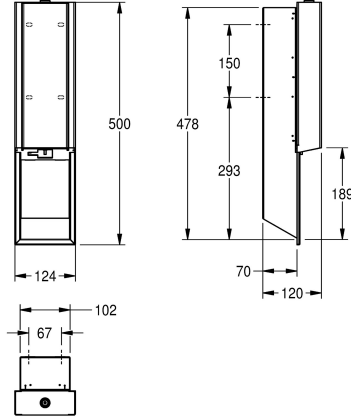

KWC EXOS. Electronic soap dispenser for recessed mounting

Modell-Linie: EXOS | EXOS625EX
Accessories | Soap dispensers

KWC-No.

2030034639

Front with InoxPlus surface refinement

2030034641

InoxPlus-coated main housing, black toughened safety glass front panel

pieces 1.5 V AA batteries, suitable for liquid soap and lotions, includes 800 ml refill tank, dispenses 0.6 - 1.1 ml depending on soap, includes mounting materials.

Dimensions 124 x 500 x 120 mm (W x H x D)

Technical Data

filling quantity
filling quantity uom
lock
material
material code
material thickness
number of batteries
overall depth
overall height
overall width
surface finish
surface treatment
type of batteries
type of consumable
type of fixing
type of mounting
type of operation
type of soap container
Accent colour
Basic colour

800
ml
key-lock
stainless steel
1.4301 Chrome Nickel steel V2A
1.2 mm
4
120 mm
500 mm
124 mm
satin finished
InoxPlus (anti fingerprint)
AA Mignon battery 1.5 V
liquid soap
screw
recessed mounting
sensor operation
integrated refillable tank
stainless steel-look
stainless steel-look