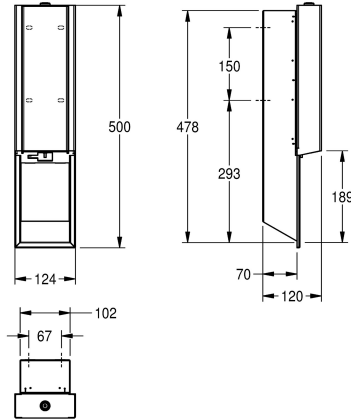

KWC EXOS. Electronic soap dispenser for recessed mounting

Modell-Linie: EXOS | EXOS625EX
Accessories | Soap dispensers

KWC-No.

2030034639

Front with InoxPlus surface refinement

2030034641

InoxPlus-coated main housing, black toughened safety glass front panel

2030034668

InoxPlus-coated main housing, white toughened safety glass front panel

Accent colour

stainless steel

black

white

Touch free soap dispenser for recessed mounting, stainless steel with satin finish, front and casing with InoxPlus surface refinement for the reduction of finger marks and better cleaning characteristics (easy to lean), material thickness 1.2 mm, infrared sensor activity for non-touch operation, LED display shows battery status, requires 4

pieces 1.5 V AA batteries, suitable for liquid soap and lotions, includes 800 ml refill tank, dispenses 0.6 - 1.1 ml depending on soap, includes mounting materials.

Dimensions 124 x 500 x 120 mm (W x H x D)

Technical Data

filling quantity

800

filling quantity uom

ml

lock

key-lock

material

stainless steel

material code

1.4301 Chrome Nickel steel V2A

material thickness

1.2 mm

number of batteries

4

overall depth

120 mm

overall height

500 mm

overall width

124 mm

surface finish

satin finished

surface treatment

InoxPlus (anti fingerprint)

type of batteries

AA Mignon battery 1.5 V

type of consumable

liquid soap

type of fixing

screw

type of mounting

recessed mounting

type of operation

sensor operation

type of soap container

integrated refillable tank

Accent colour

stainless steel

Basic colour

stainless steel

INOX PLUS