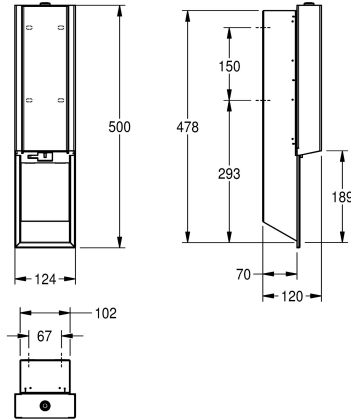

KWC EXOS. Electronic soap dispenser for recessed mounting

Modell-Linie: EXOS | EXOS625EB
Accessories | Soap dispensers

KWC-No.

2030034639

Front with InoxPlus surface refinement

2030034641

InoxPlus-coated main housing, black toughened safety glass front panel

2030034668

InoxPlus-coated main housing, white toughened safety glass front panel

Accent colour

stainless steel-look

black

white

Touch free soap dispenser for recessed mounting, stainless steel with satin finish, black safety glass front panel, casing with InoxPlus surface refinement for the reduction of finger marks and better cleaning characteristics (easy to clean), material thickness 1.2 mm, infrared sensor activity for non-touch operation, LED display shows

battery status, requires 4 pieces 1.5 V AA batteries, suitable for liquid soap and lotions, includes 800 ml refill tank, dispenses 0.6 - 1.1 ml depending on soap, includes mounting materials.

Dimensions 124 x 500 x 120 mm (W x H x D)

Technical Data

filling quantity

800

filling quantity uom

ml

lock

key-lock

material

stainless steel

material code

1.4301 Chrome Nickel steel V2A

material thickness

1.2 mm

number of batteries

4

overall depth

120 mm

overall height

500 mm

overall width

124 mm

surface finish

satin finished

surface treatment

InoxPlus (anti fingerprint)

type of batteries

AA Mignon battery 1.5 V

type of consumable

liquid soap

type of fixing

screw

type of mounting

recessed mounting

type of operation

sensor operation

type of soap container

integrated refillable tank

Accent colour

black

Basic colour

stainless steel-look