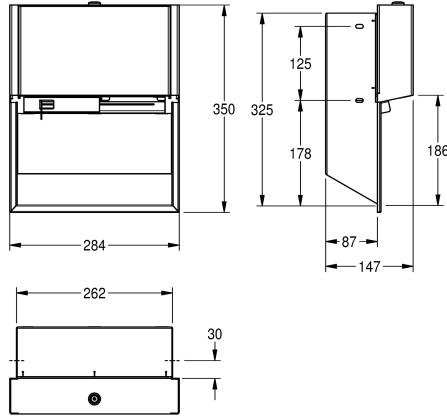

KWC EXOS.

EXOS. double toilet roll holder for recessed mounting

Modell-Linie: EXOS | EXOS676EX

Accessories | WC-roll holders

KWC-No.

2030034642

InoxPlus-coated main housing and front panel

2030034644

InoxPlus-coated main housing, black toughened safety glass front panel

2030034669

InoxPlus-coated main housing, white toughened safety glass front panel

Accent colour

stainless steel

black

white

Double toilet roll holder with spindle system for recessed mounting, stainless steel with satin finish and InoxPlus surface refinement for the reduction of finger marks and better cleaning characteristics (easy to clean), material thickness 1.2 mm, closed casing, for two rolls with a maximum diameter of 120 mm, when the first roll is used

up, the hidden spare roll is released by sliding the bottom cover on the opposite side, includes mounting materials.

Dimensions 284 x 350 x 147 mm (W x H x D)

Technical Data

maximum depth/diameter of cons

120 mm

maximum width of consumable

100 mm

filling quantity

2

filling quantity uom

rolls

lock

key-lock

material

stainless steel

material code

1.4301 Chrome Nickel steel V2A

material thickness

1.2 mm

overall depth

147 mm

overall height

350 mm

overall width

284 mm

spindle

yes

surface treatment

InoxPlus (anti fingerprint)

type of fixing

screw

type of mounting

recessed mounting

Accent colour

stainless steel

Basic colour

stainless steel

INOX PLUS

Optional Accessories