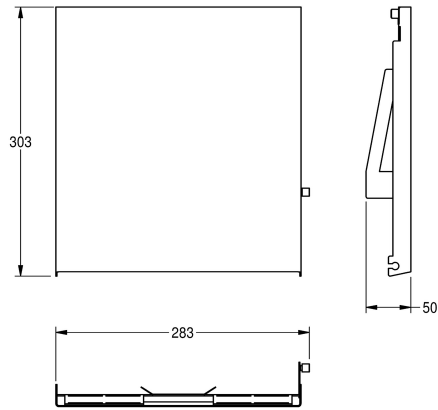

KWC EXOS.

Stainless steel front for paper towel dispenser for recessed mounting

Modell-Linie: EXOS | ZEXOS600E

Accessories | Complementary parts accessories

KWC-No.

2030034647

Front with InoxPlus surface refinement

2030034648

Black toughened safety glass front panel

2030034672

White toughened safety glass front panel

Stainless Steel front with InoxPlus surface refinement, suitable for EXOS600E paper towel dispenser-recessed, includes mounting