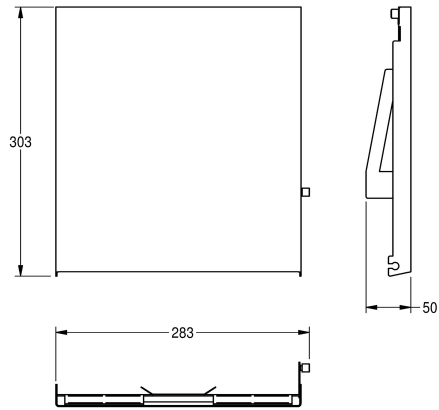

KWC EXOS.

Stainless steel front for paper towel dispenser for recessed mounting

Modell-Linie: EXOS | ZEXOS600E

Accessories | Complementary parts accessories

KWC-No.

2030034647

Front with InoxPlus surface refinement

2030034648

Black toughened safety glass front panel

2030034672

White toughened safety glass front panel

Stainless Steel front with InoxPlus surface refinement, suitable for EXOS600E paper towel dispenser-recessed, includes mounting