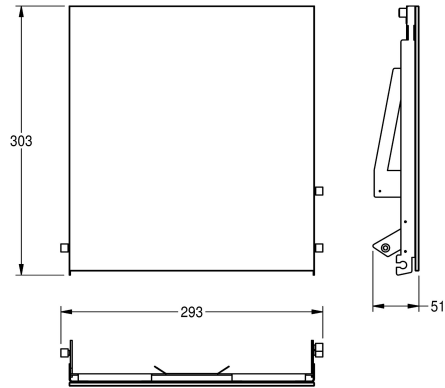

KWC EXOS.

Front with black safety glass panel

Modell-Linie: EXOS | ZEXOS600EB

Accessories | Complementary parts accessories

KWC-No.

2030034647

Front with InoxPlus surface refinement

2030034648

Black toughened safety glass front panel

2030034672

White toughened safety glass front panel

Stainless steel front with black safety glass panel, suitable for EXOS600E paper towel dispenser-recessed, includes mounting